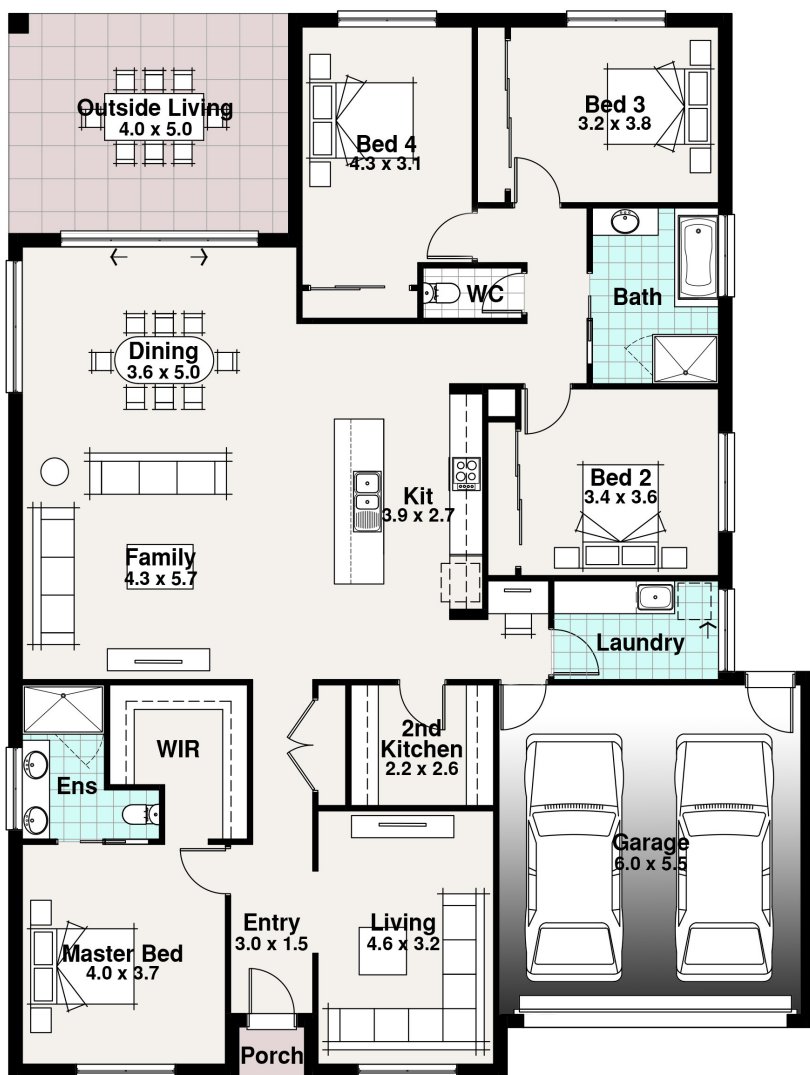

# FRANKLIN RANGE

Newington Facade Pictured

BLOCK 28.00m

17.00m

4

2

2

2

# The Yolande

**Width**      **Length**  
**14.65m**    **19.34m**

Residence	202.72	m <sup>2</sup>
Porch	1.10	m <sup>2</sup>
Outdoor Living	20.36	m <sup>2</sup>
Garage	36.12	m <sup>2</sup>
<b>TOTAL</b>	<b>260.30</b>	<b>m<sup>2</sup></b>
	<b>28.01</b>	<b>sq</b>

## The Yolande

The Yolande has something a little different from the other Franklin Ranges giving it a unique feel and comfortable look.

A living area at the front of the design, big second kitchen and large bedrooms are just a few of the many great features.