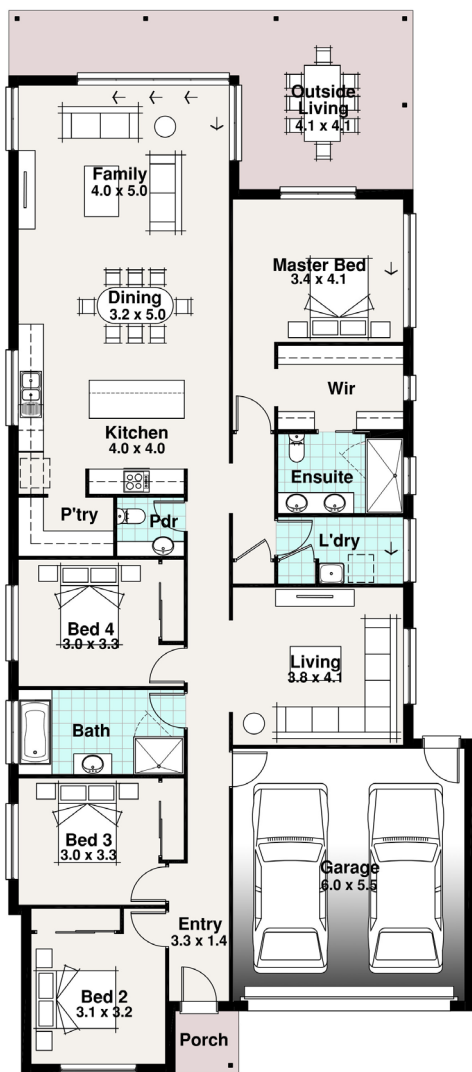

Harmony Facade Pictured

FRANKLIN

RANGE

BLOCK 33.05m

13.00m

4

2

2.5

2

SPITERI
HOMES

The Wilmot

Width 11.01m
Length 25.05m

Residence	178.12	m ²
Outdoor Living	25.94	m ²
Porch	2.25	m ²
Garage	36.67	m ²
TOTAL	242.98	m²
	26.14	sq

The Wilmot

The Wilmot was created as a narrower version of the Marcoola to fit this popular block type without losing much at all.

4 bedrooms, great size living areas and a big outside living area are just a few of the great features in this design.