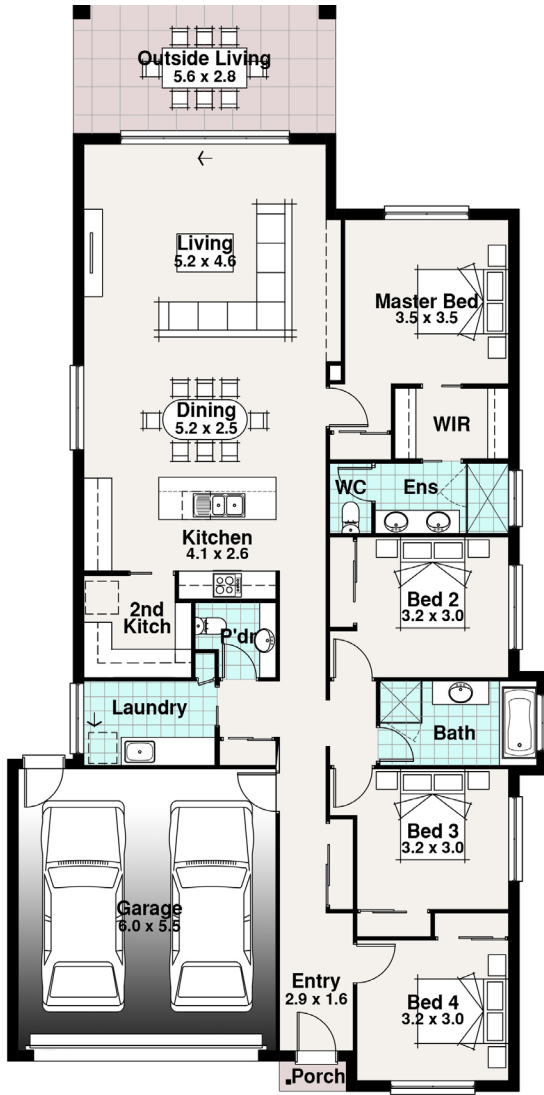

Quay West Facade Pictured

FRANKLIN RANGE

BLOCK 31.20m

13.00m

- 4
- 2
- 3
- 1

**SPITERI
HOMES**

The Styx

Width **Length**
11.00m **23.20m**

Residence	157.41	m2
Outside Living	15.65	m2
Porch	0.92	m2
Garage	36.69	m2
TOTAL	210.67	m2
	22.67	sq

The Styx

A well sectioned house allowing the master bedroom to open straight into the entertaining areas. The Styx features 4 bedrooms, a second kitchen and plenty of storage making this the perfect family home.