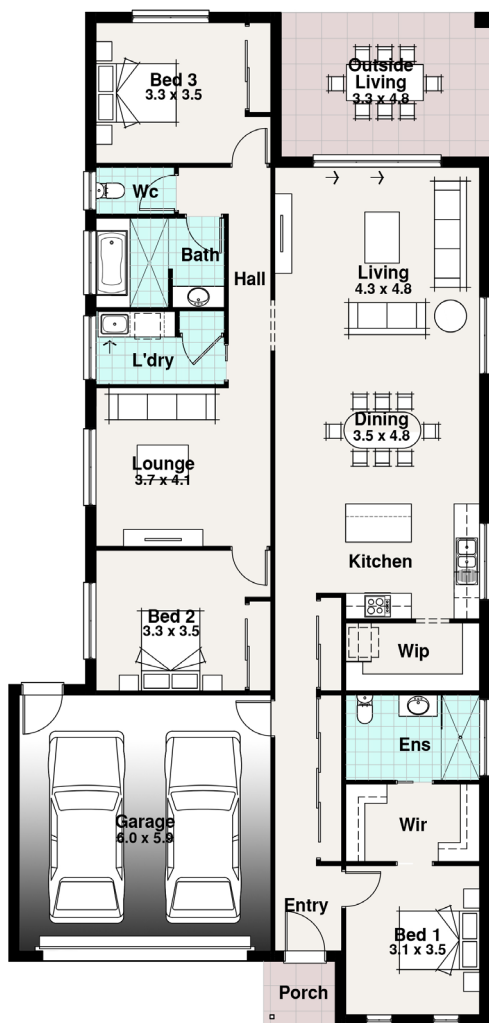

FRANKLIN

RANGE

BLOCK 30.00m

13.50m

SPITERI

HOMES

The Sorell

Width 11.27m
Length 23.75m

Residence	172.42	m ²
Outdoor Living	16.58	m ²
Porch	2.54	m ²
Garage	38.75	m ²
TOTAL	230.29	m²
	24.78	sq

The Sorell

With comfortable and spacious living in mind while keeping to a smaller block mentality we have come up with the Sorell.

A heap of storage space, roomy bathrooms, flowing kitchen and a great size outside living area give the Sorell something a little different from your standard design.