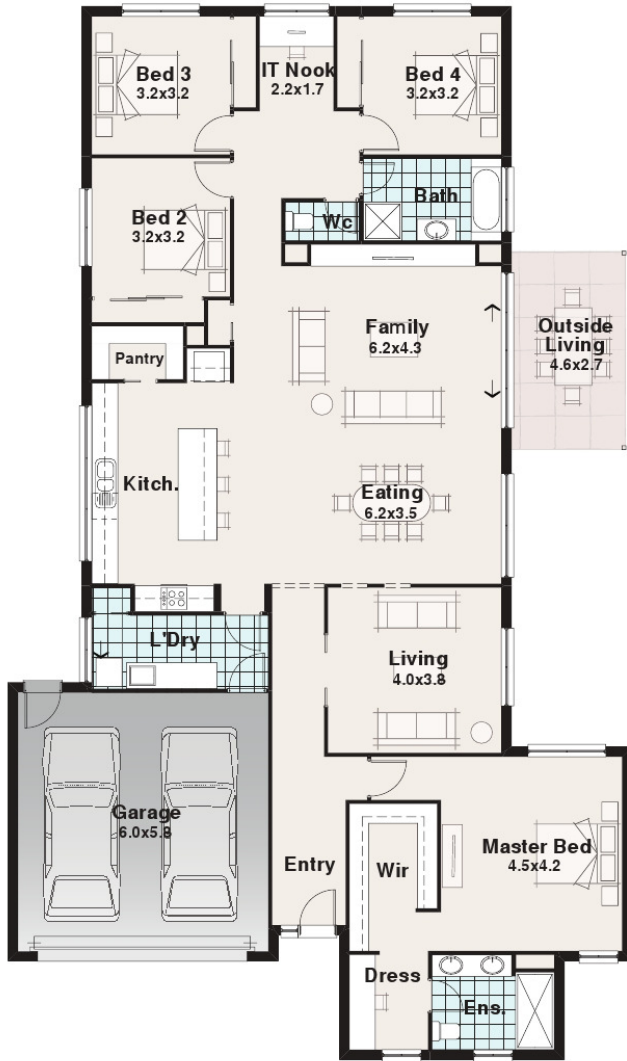

Mallacoota Facade Pictured

# NORFOLK RANGE

BLOCK 32.50m

16.00m

- 4
- 2
- 2
- 2

**SPITERI HOMES**

# The Sheffield

**Width** 14.48m  
**Length** 24.43m

Residence	218.69	m <sup>2</sup>
Outdoor Living	12.19	m <sup>2</sup>
Garage	38.18	m <sup>2</sup>
<b>TOTAL</b>	<b>269.06</b>	<b>m<sup>2</sup></b>
	<b>28.96</b>	<b>sq</b>

## The Sheffield

The Sheffield is a larger version of the Cosgrove and has the same features just in a larger version.