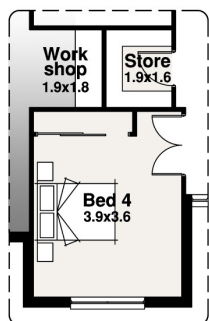

FRANKLIN

RANGE

Option 1

Option 2

BLOCK 27.70m

18.15m

- 4
- 2
- 2
- 2

SPITERI

HOMES

The Picton 2

Option 1

Residence	221.78	m ²
Porch	1.17	m ²
Garage	52.10	m ²
Outdoor Living	14.59	m ²
TOTAL	289.64	m²
	31.18	sq

Width 16.55m
Length 20.64m

Option 2

Residence	219.78	m ²
Porch	1.17	m ²
Garage	54.10	m ²
Outdoor Living	14.59	m ²
TOTAL	289.64	m²
	31.18	sq

Width 16.55m
Length 20.64m