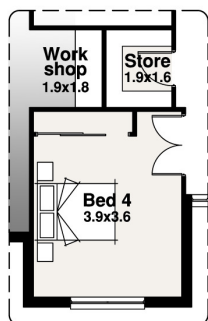

FRANKLIN

RANGE

Heritage Facade Pictured

Option 1

Option 2

BLOCK 27.70m

18.15m

SPITERI

HOMES

The Picton 1

Option 1

Residence	221.78	m ²
Porch	1.17	m ²
Garage	52.10	m ²
Outdoor Living	14.59	m ²
TOTAL	289.64	m²
	31.18	sq
Width	Length	
16.55m	20.64m	

Option 2

Residence	219.78	m ²
Porch	1.17	m ²
Garage	54.10	m ²
Outdoor Living	14.59	m ²
TOTAL	289.64	m²
	31.18	sq
Width	Length	
16.55m	20.64m	