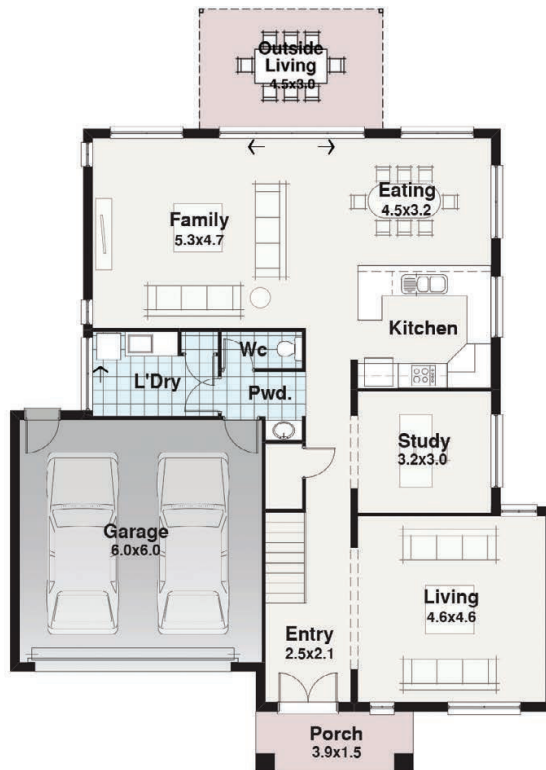

TARKINE RANGE

First Floor Residence

Ground Floor Residence

BLOCK 26.00m

15.30m

4

2

2.5

2

SPITERI HOMES

The Oldaker

Width 13.51m
Length 18.94m

GF Residence	124.44	m ²
FF Residence	114.77	m ²
Porch	5.85	m ²
Balcony	5.85	m ²
Outdoor Living	13.50	m ²
Garage	39.30	m ²
TOTAL	303.71	m²
	32.69	sq

The Oldaker

Perfect on a North or South facing block the Oldaker provides 4 bedrooms on a short block. The porch creates a great feature in this design and the balcony off the master bedroom is a nice touch.