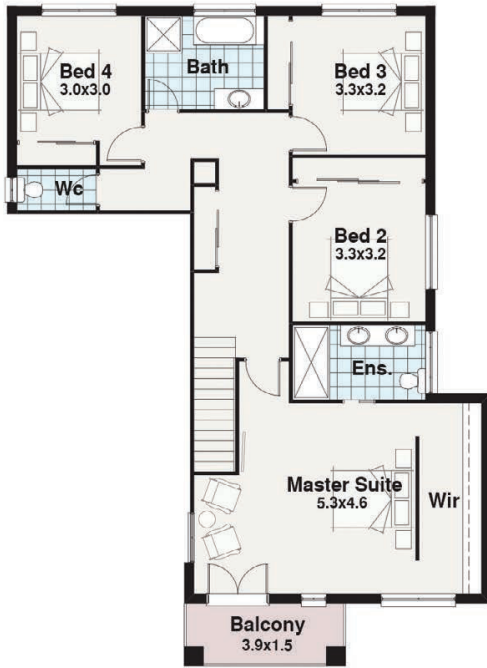

TARKINE RANGE

First Floor Residence

Ground Floor Residence

BLOCK 26.00m

15.30m

4

2

2.5

2

SPITERI HOMES

The Oldaker

Width 13.51m
Length 18.94m

GF Residence	124.44	m ²
FF Residence	114.77	m ²
Porch	5.85	m ²
Balcony	5.85	m ²
Outdoor Living	13.50	m ²
Garage	39.30	m ²
TOTAL	303.71	m²
	32.69	sq

The Oldaker

Perfect on a North or South facing block the Oldaker provides 4 bedrooms on a short block. The porch creates a great feature in this design and the balcony off the master bedroom is a nice touch.