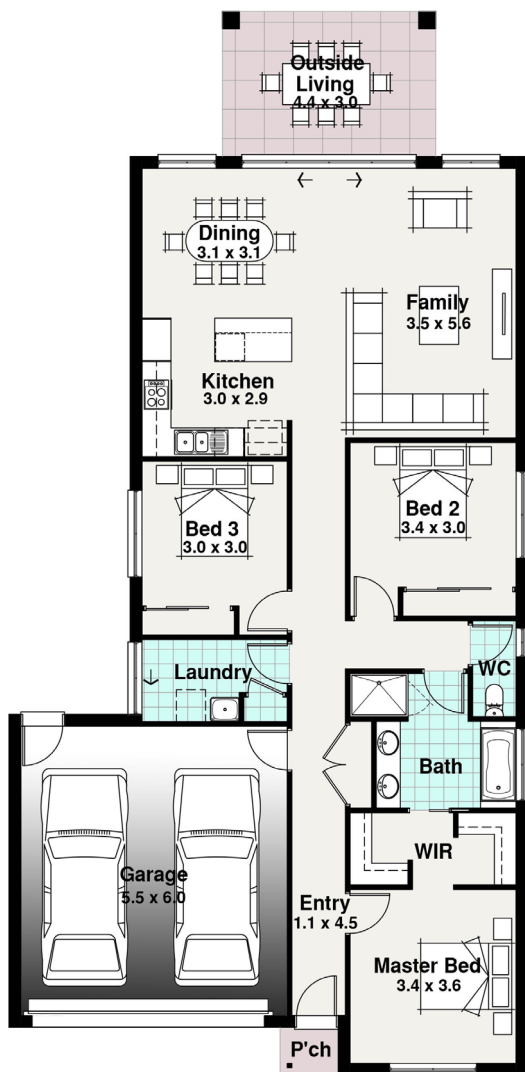

Quay West Facade Pictured

TASMAN RANGE

BLOCK 28.00m

12.50m

3

2

1

1

SPITERI HOMES

The Marakoopa 2

Width 10.70m
Length 22.00m

Residence	131.39	m ²
Porch	1.19	m ²
Outside Living	13.20	m ²
Garage	36.36	m ²
TOTAL	182.14	m²
	19.60	sq

The Marakoopa 2

Looking for a great first home on a budget? Then look no further. The Marakoopa has 3 full size bedrooms including a master bedroom with a walk in robe, laundry, bathroom, outside living and double garage.