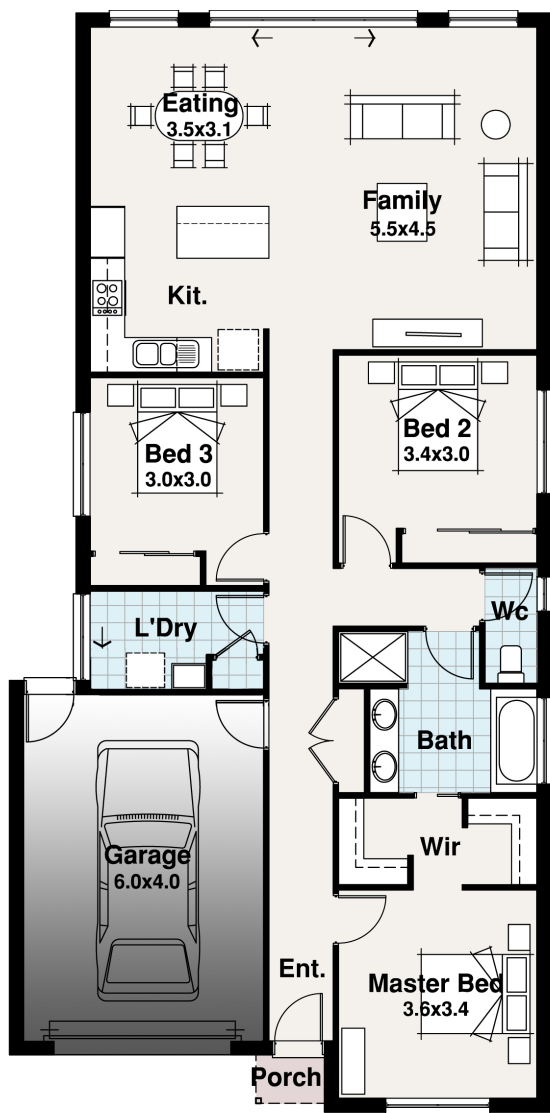

TASMAN RANGE

Quay West Facade Pictured

BLOCK 26.00m

10.60m

3

1

1

1

SPITERI HOMES

The Marakoopa 1

Width
9.35m

Length
19.00m

Residence	131.36	m ²
Porch	0.88	m ²
Garage	27.62	m ²
TOTAL	159.86	m²
	17.20	sq

The Marakoopa 1

Looking for a great first home on a budget? Then look no further. The Marakoopa has 3 full size bedrooms including a master bedroom with a walk in robe, laundry, bathroom and garage all under 160m².