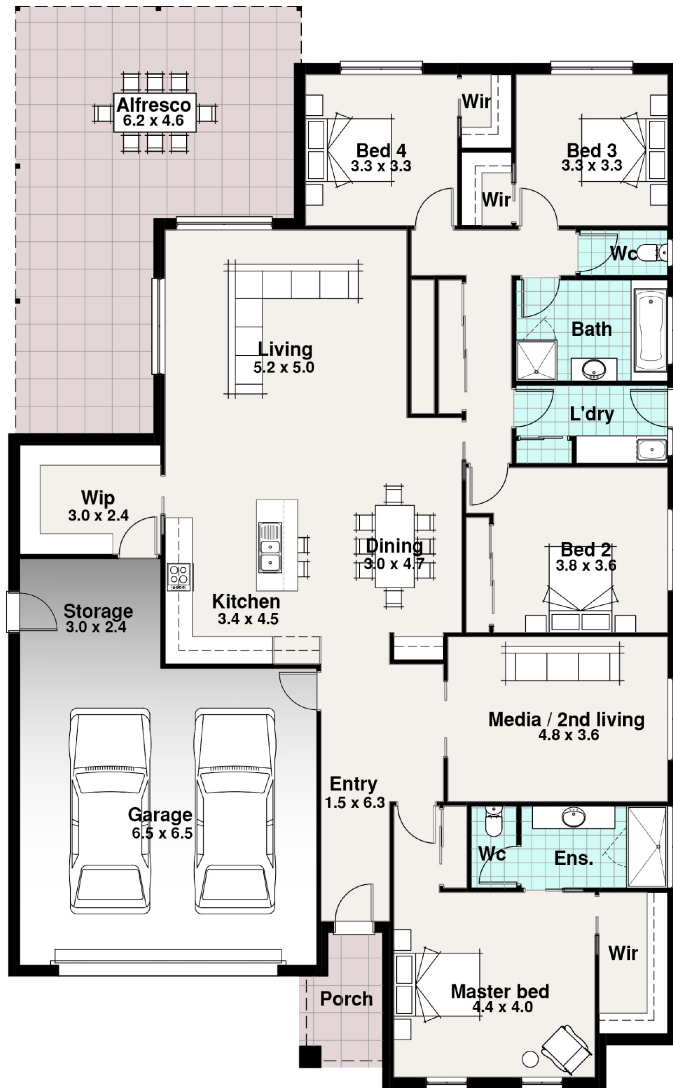

Mallacoota Facade Pictured

FRANKLIN

RANGE

BLOCK 32.00m

17.30m

SPITERI

HOMES

The Leven

Width 14.65m
Length 23.82m

Residence	215.90	m ²
Porch	4.90	m ²
Outdoor Living	45.37	m ²
Garage & Storage	53.58	m ²
TOTAL	319.75	m²
	34.41	sq

The Leven

This design in a beauty featuring massive open living spaces, garage storage, a media room, 4 bedrooms, 2 bathrooms & a huge outside living area. The Leven will fast become a favourite to all.