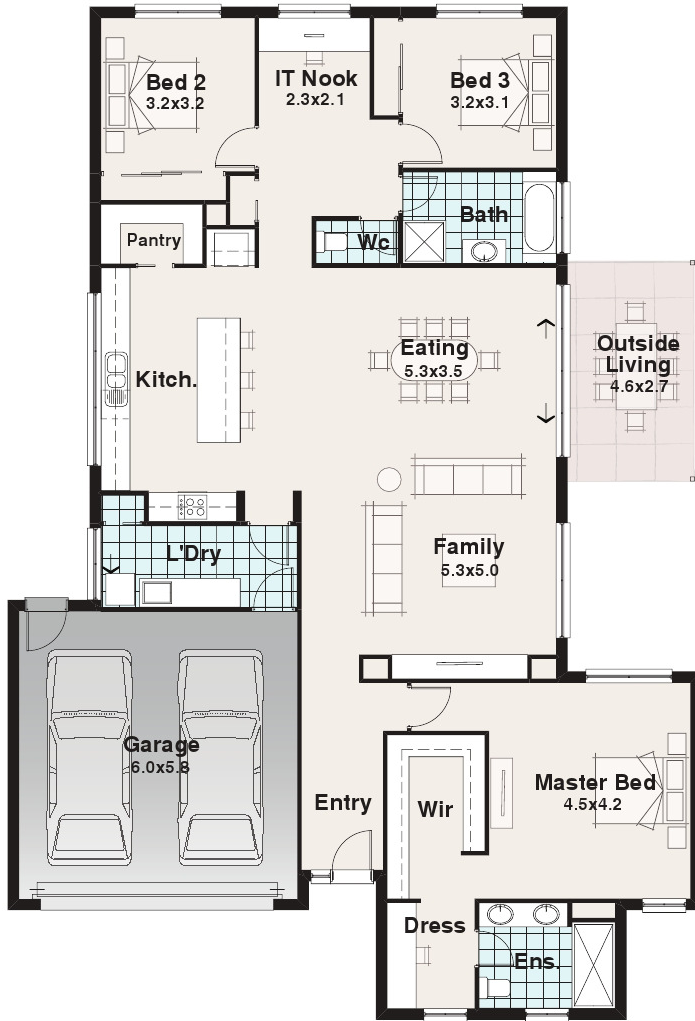

Carinda Facade Pictured

# NORFOLK RANGE

BLOCK 27.50m

16.00m

-  3
-  2
-  2
-  1

**SPITERI HOMES**

# The Jericho

**Width** 14.48m **Length** 21.14m

Residence	185.89	m <sup>2</sup>
Outdoor Living	12.19	m <sup>2</sup>
Garage	38.18	m <sup>2</sup>
<b>TOTAL</b>	<b>236.26</b>	<b>m<sup>2</sup></b>
	<b>25.43</b>	<b>sq</b>

## The Jericho

The Jericho is a unique design which features a few different items from your standard home such as a dressing area off the ensuite and a study nook between the bedrooms.