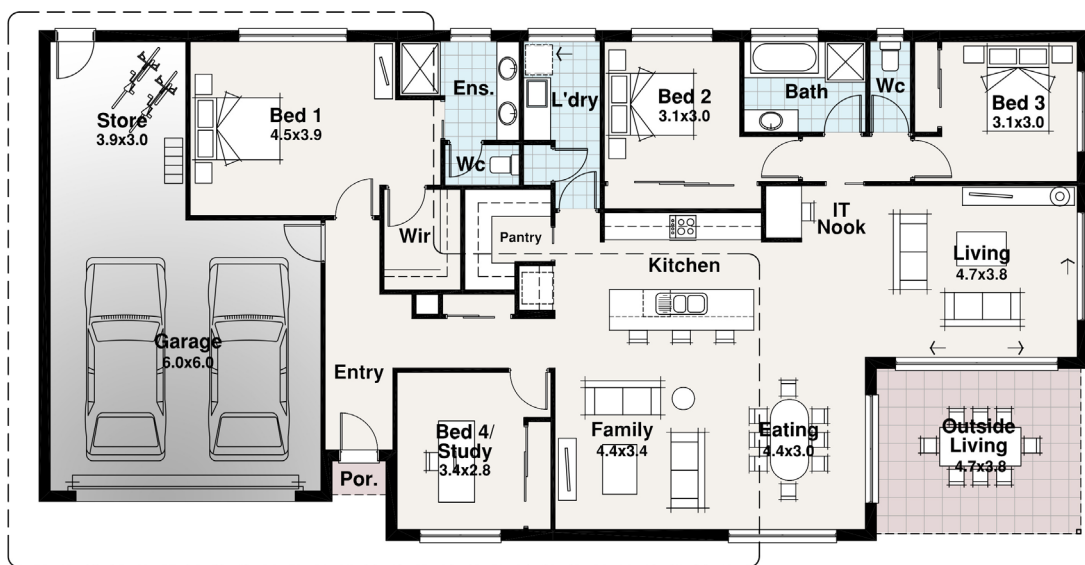

Lindeman Facade Pictured

ENTALLY RANGE

20.00m

26.00m

-  4
-  2
-  2
-  2

SPITERI HOMES

The Illuka 2

Width 23.22m
Length 11.28m

| | | |
|----------------|---------------|-----------|
| Residence | 183.66 | m2 |
| Porch | 1.08 | m2 |
| Outside Living | 17.87 | m2 |
| Garage | 52.71 | m2 |
| TOTAL | 255.32 | m2 |
| | 27.48 | sq |

The Illuka 2

The Illuka was our first display and received fantastic feedback. With 4 bedrooms, 2 living areas, IT nook and great sized kitchen the Illuka fills in quite nicely.