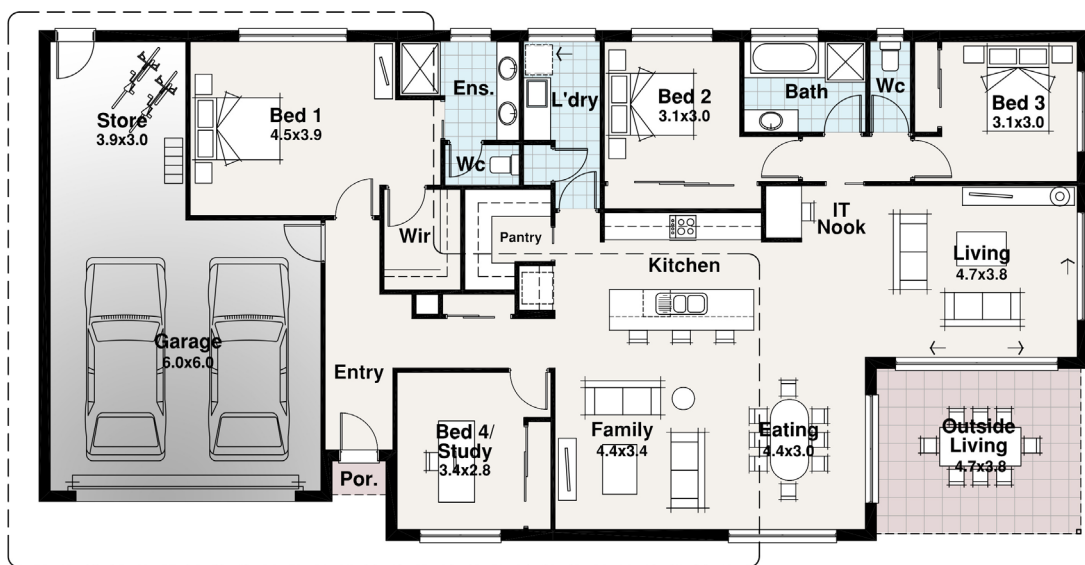

ENTALLY RANGE

Lindeman Facade Pictured

BLOCK

20.00m

26.00m

4

2

2

2

SPITERI HOMES

The Illuka 1

Width 23.22m
Length 11.28m

Residence	183.66	m2
Porch	1.08	m2
Outside Living	17.87	m2
Garage	52.71	m2
TOTAL	255.32	m2
	27.48	sq

The Illuka 1

The Illuka was our first display and received fantastic feedback. With 4 bedrooms, 2 living areas, IT nook and great sized kitchen the Illuka fills in quite nicely.