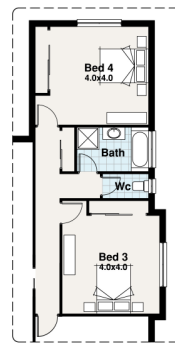

FRANKLIN RANGE

Mallacoota Facade Pictured

Option 1

Option 3

Option 2

BLOCK 26.10m

19.60m

The Flowerdale 2

SPITERI HOMES

Option 1

Residence	214.51	m ²
Porch	1.56	m ²
Garage	56.86	m ²
Outdoor Living	25.24	m ²
TOTAL	298.17	m²
	32.10	sq
Width	Length	
17.95m	19.02m	

Option 2

Residence	219.39	m ²
Porch	1.56	m ²
Garage	56.86	m ²
Outdoor Living	25.24	m ²
TOTAL	303.05	m²
	32.62	sq
Width	Length	
17.95m	20.02m	

Option 3

Residence	240.35	m ²
Porch	1.59	m ²
Garage	56.86	m ²
Outdoor Living	25.24	m ²
TOTAL	324.01	m²
	34.87	sq
Width	Length	
18.40m	23.71m	