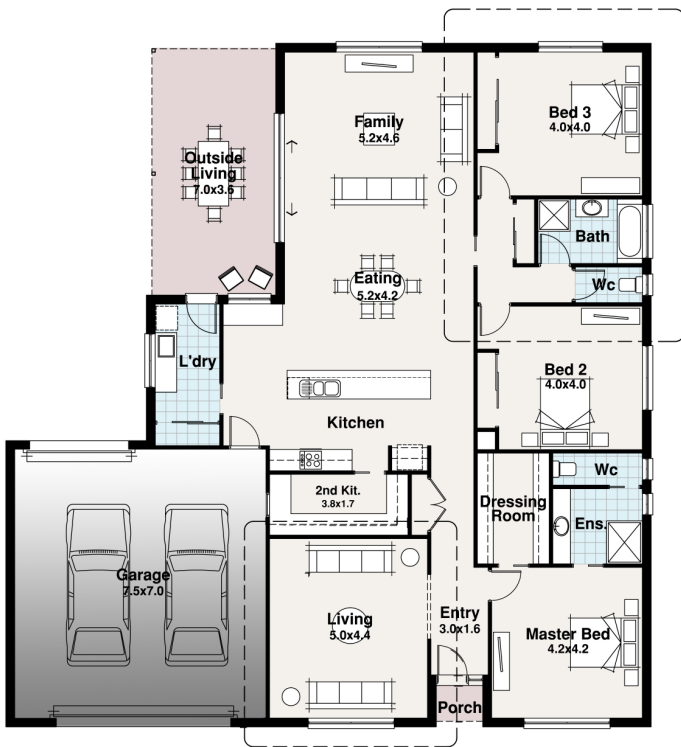

FRANKLIN RANGE

Mallacoota Facade Pictured

Option 1

Option 3

Option 2

BLOCK 26.10m

19.60m

The Flowerdale 2

SPITERI HOMES

Option 1

Residence	214.51	m ²
Porch	1.56	m ²
Garage	56.86	m ²
Outdoor Living	25.24	m ²
TOTAL	298.17	m²
	32.10	sq
Width	Length	
17.95m	19.02m	

Option 2

Residence	219.39	m ²
Porch	1.56	m ²
Garage	56.86	m ²
Outdoor Living	25.24	m ²
TOTAL	303.05	m²
	32.62	sq
Width	Length	
17.95m	20.02m	

Option 3

Residence	240.35	m ²
Porch	1.59	m ²
Garage	56.86	m ²
Outdoor Living	25.24	m ²
TOTAL	324.01	m²
	34.87	sq
Width	Length	
18.40m	23.71m	