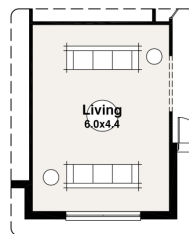

FRANKLIN RANGE

Mallacoota Facade Pictured

Option 1

Option 3

Option 2

BLOCK 26.10m

19.60m

The Flowerdale 2

SPITERI HOMES

Option 1

Residence	214.51	m ²
Porch	1.56	m ²
Garage	56.86	m ²
Outdoor Living	25.24	m ²
TOTAL	298.17	m²
	32.10	sq
Width	Length	
17.95m	19.02m	

Option 2

Residence	219.39	m ²
Porch	1.56	m ²
Garage	56.86	m ²
Outdoor Living	25.24	m ²
TOTAL	303.05	m²
	32.62	sq
Width	Length	
17.95m	20.02m	

Option 3

Residence	240.35	m ²
Porch	1.59	m ²
Garage	56.86	m ²
Outdoor Living	25.24	m ²
TOTAL	324.01	m²
	34.87	sq
Width	Length	
18.40m	23.71m	