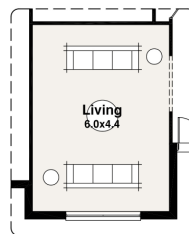

FRANKLIN RANGE

Mallacoota Facade Pictured

Option 1

Option 3

Option 2

BLOCK 26.10m

19.60m

The Flowerdale 1

SPITERI HOMES

Option 1

Residence	214.51	m ²
Porch	1.56	m ²
Garage	56.86	m ²
Outdoor Living	25.24	m ²
TOTAL	298.17	m²
	32.10	sq
Width	Length	
17.95m	19.02m	

Option 2

Residence	219.39	m ²
Porch	1.56	m ²
Garage	56.86	m ²
Outdoor Living	25.24	m ²
TOTAL	303.05	m²
	32.62	sq
Width	Length	
17.95m	20.02m	

Option 3

Residence	240.35	m ²
Porch	1.59	m ²
Garage	56.86	m ²
Outdoor Living	25.24	m ²
TOTAL	324.01	m²
	34.87	sq
Width	Length	
18.40m	23.71m	