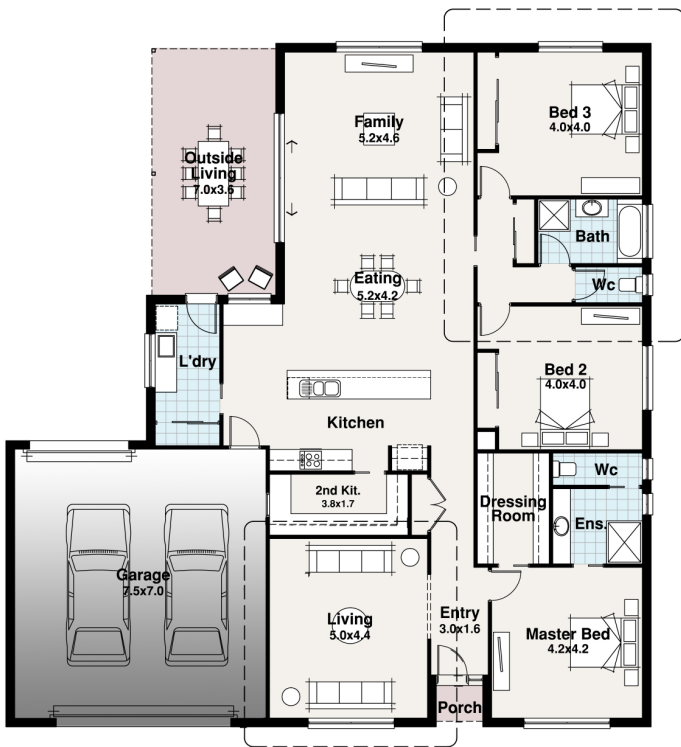

FRANKLIN RANGE

Mallacoota Facade Pictured

Option 1

Option 3

Option 2

BLOCK 26.10m

19.60m

The Flowerdale 1

SPITERI HOMES

Option 1

Residence	214.51	m ²
Porch	1.56	m ²
Garage	56.86	m ²
Outdoor Living	25.24	m ²
TOTAL	298.17	m²
	32.10	sq
Width	Length	
17.95m	19.02m	

Option 2

Residence	219.39	m ²
Porch	1.56	m ²
Garage	56.86	m ²
Outdoor Living	25.24	m ²
TOTAL	303.05	m²
	32.62	sq
Width	Length	
17.95m	20.02m	

Option 3

Residence	240.35	m ²
Porch	1.59	m ²
Garage	56.86	m ²
Outdoor Living	25.24	m ²
TOTAL	324.01	m²
	34.87	sq
Width	Length	
18.40m	23.71m	