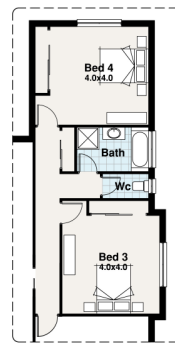

FRANKLIN RANGE

Mallacoota Facade Pictured

Option 1

Option 3

Option 2

BLOCK 26.10m

19.60m

The Flowerdale 1

SPITERI HOMES

Option 1

Residence	214.51	m ²
Porch	1.56	m ²
Garage	56.86	m ²
Outdoor Living	25.24	m ²
TOTAL	298.17	m²
	32.10	sq
Width	Length	
17.95m	19.02m	

Option 2

Residence	219.39	m ²
Porch	1.56	m ²
Garage	56.86	m ²
Outdoor Living	25.24	m ²
TOTAL	303.05	m²
	32.62	sq
Width	Length	
17.95m	20.02m	

Option 3

Residence	240.35	m ²
Porch	1.59	m ²
Garage	56.86	m ²
Outdoor Living	25.24	m ²
TOTAL	324.01	m²
	34.87	sq
Width	Length	
18.40m	23.71m	