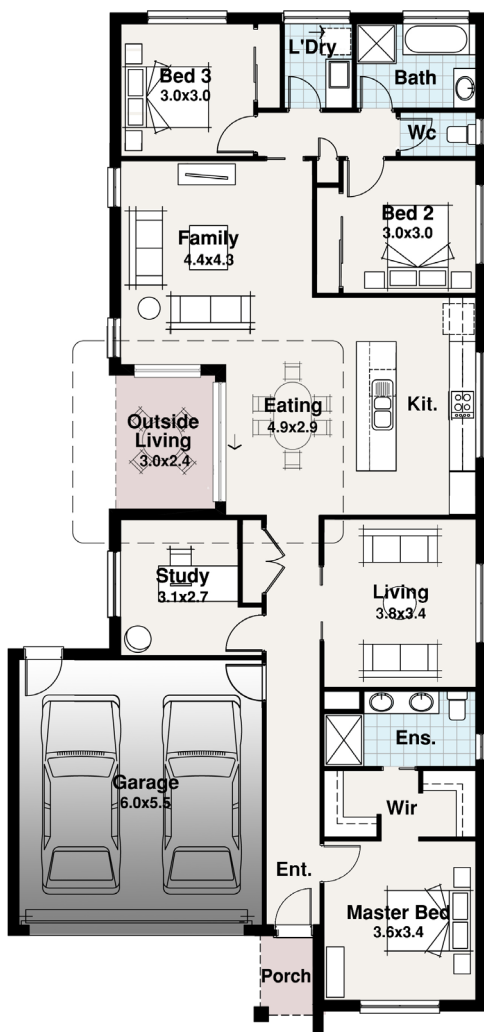

FRANKLIN RANGE

Alternate Franklin Facade Pictured

Option 1

Option 2

BLOCK 29.60m

12.00m

3/4

2

2

2

**SPITERI
HOMES**

The Florentine 1

Option 1

Residence	155.06	m2
Porch	2.02	m2
Garage	36.31	m2
Outdoor Living	7.24	m2
TOTAL	200.63	m2
	21.60	sq

Width **Length**
10.80m **22.54m**

Option 2

Residence	162.30	m2
Porch	2.02	m2
Garage	36.31	m2
TOTAL	200.63	m2
	21.60	sq

Width **Length**
10.80m **22.54m**