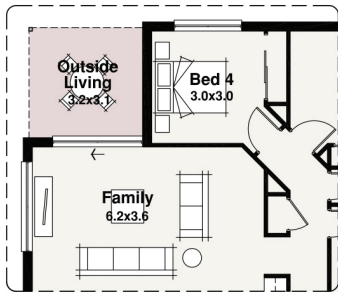

Carrum Facade Pictured

NORFOLK RANGE

Option 2

Option 1

BLOCK 27.80m

14.00m

Option 3

3/4

2

2

2

The Evandale 3

SPITERI HOMES

Option 1

Residence	149.61 m ²
Porch	2.67 m ²
Garage	36.33 m ²
Outdoor Living	9.32 m ²
TOTAL	197.93 m²
	21.30 sq
Width	Length
12.75m	20.77m

Option 2

Residence	169.41 m ²
Porch	2.67 m ²
Garage	36.33 m ²
Outdoor Living	10.75 m ²
TOTAL	219.16 m²
	23.59 sq
Width	Length
12.75m	20.77m

Option 3

Residence	170.34 m ²
Porch	2.67 m ²
Garage	36.33 m ²
Outdoor Living	9.82 m ²
TOTAL	219.16 m²
	23.59 sq
Width	Length
12.75m	20.77m