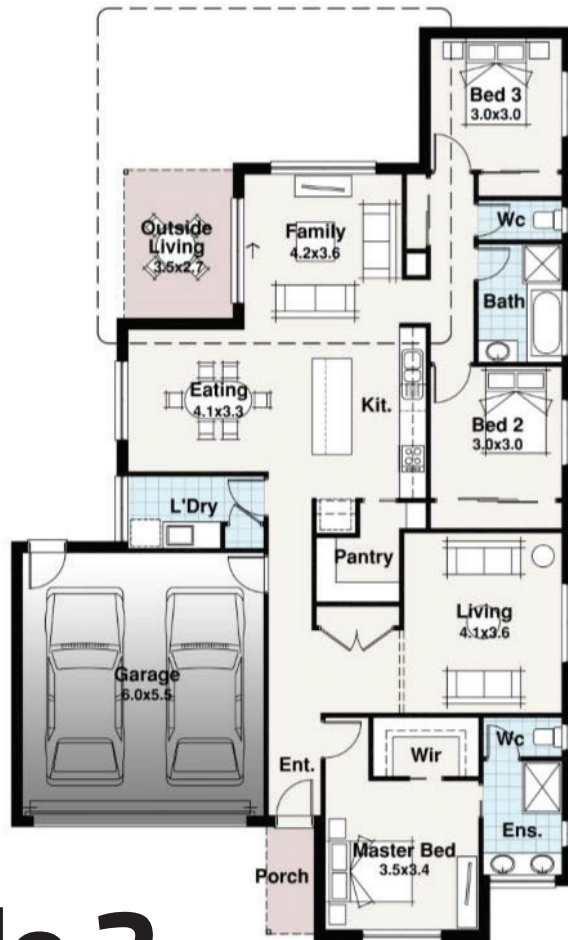

Carrum Facade Pictured

NORFOLK RANGE

Option 2

Option 1

BLOCK 27.80m

14.00m

Option 3

3/4

2

2

2

The Evandale 3

SPITERI HOMES

Option 1

Residence	149.61 m ²
Porch	2.67 m ²
Garage	36.33 m ²
Outdoor Living	9.32 m ²
TOTAL	197.93 m²
	21.30 sq
Width	Length
12.75m	20.77m

Option 2

Residence	169.41 m ²
Porch	2.67 m ²
Garage	36.33 m ²
Outdoor Living	10.75 m ²
TOTAL	219.16 m²
	23.59 sq
Width	Length
12.75m	20.77m

Option 3

Residence	170.34 m ²
Porch	2.67 m ²
Garage	36.33 m ²
Outdoor Living	9.82 m ²
TOTAL	219.16 m²
	23.59 sq
Width	Length
12.75m	20.77m