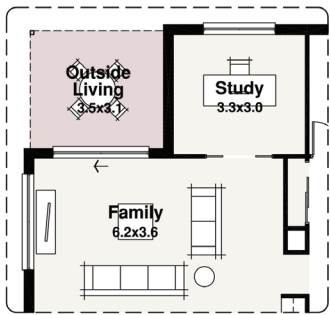

Carrum Facade Pictured

NORFOLK RANGE

Option 2

Option 1

BLOCK 27.80m

14.00m

Option 3

3/4

2

2

2

The Evandale 3

SPITERI HOMES

Option 1

Residence	149.61 m ²
Porch	2.67 m ²
Garage	36.33 m ²
Outdoor Living	9.32 m ²
TOTAL	197.93 m²
	21.30 sq
Width	Length
12.75m	20.77m

Option 2

Residence	169.41 m ²
Porch	2.67 m ²
Garage	36.33 m ²
Outdoor Living	10.75 m ²
TOTAL	219.16 m²
	23.59 sq
Width	Length
12.75m	20.77m

Option 3

Residence	170.34 m ²
Porch	2.67 m ²
Garage	36.33 m ²
Outdoor Living	9.82 m ²
TOTAL	219.16 m²
	23.59 sq
Width	Length
12.75m	20.77m