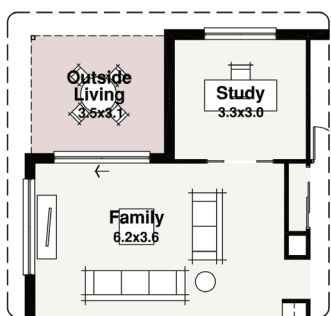

NORFOLK RANGE

Carrum Facade Pictured

Option 2

Option 1

Option 3

BLOCK 27.80m

14.00m

3/4

2

2

2

SPITERI HOMES

The Evandale 2

Option 1

Residence	149.61	m ²
Porch	2.67	m ²
Garage	36.33	m ²
Outdoor Living	9.32	m ²
TOTAL	197.93	m²
	21.30	sq
Width	Length	
12.75m	20.77m	

Option 2

Residence	169.41	m ²
Porch	2.67	m ²
Garage	36.33	m ²
Outdoor Living	10.75	m ²
TOTAL	219.16	m²
	23.59	sq
Width	Length	
12.75m	20.77m	

Option 3

Residence	170.34	m ²
Porch	2.67	m ²
Garage	36.33	m ²
Outdoor Living	9.82	m ²
TOTAL	219.16	m²
	23.59	sq
Width	Length	
12.75m	20.77m	