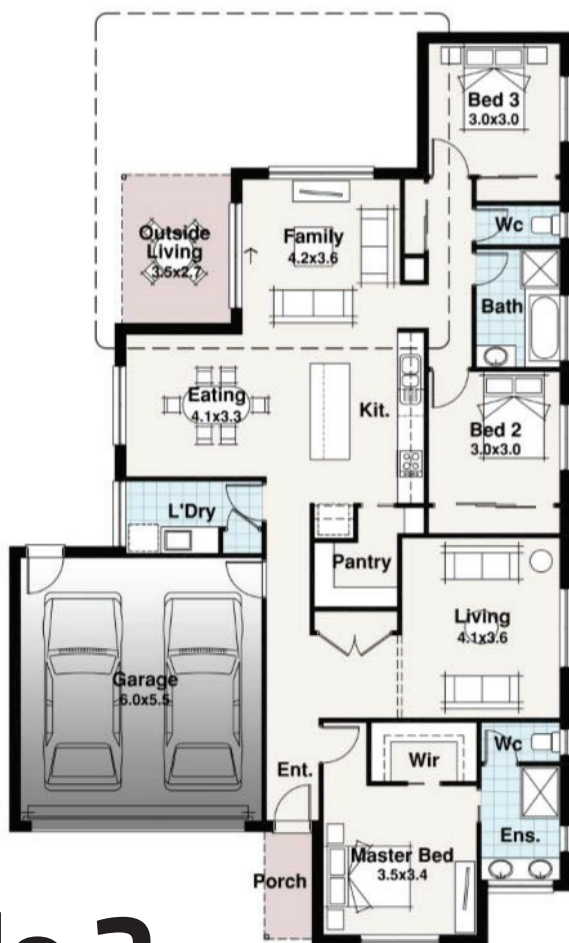

NORFOLK RANGE

Carrum Facade Pictured

Option 2

Option 1

Option 3

BLOCK 27.80m

14.00m

3/4

2

2

2

SPITERI HOMES

The Evandale 2

Option 1

Residence	149.61	m ²
Porch	2.67	m ²
Garage	36.33	m ²
Outdoor Living	9.32	m ²
TOTAL	197.93	m²
	21.30	sq
Width	Length	
12.75m	20.77m	

Option 2

Residence	169.41	m ²
Porch	2.67	m ²
Garage	36.33	m ²
Outdoor Living	10.75	m ²
TOTAL	219.16	m²
	23.59	sq
Width	Length	
12.75m	20.77m	

Option 3

Residence	170.34	m ²
Porch	2.67	m ²
Garage	36.33	m ²
Outdoor Living	9.82	m ²
TOTAL	219.16	m²
	23.59	sq
Width	Length	
12.75m	20.77m	