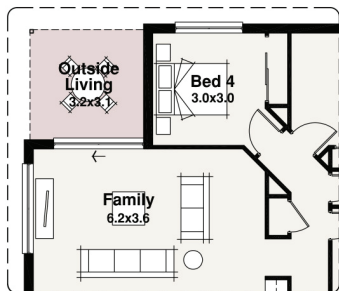

NORFOLK RANGE

Carrum Facade Pictured

Option 2

Option 1

Option 3

BLOCK 27.80m

14.00m

3/4

2

2

2

SPITERI HOMES

The Evandale 2

Option 1

Residence	149.61	m ²
Porch	2.67	m ²
Garage	36.33	m ²
Outdoor Living	9.32	m ²
TOTAL	197.93	m²
	21.30	sq
Width	Length	
12.75m	20.77m	

Option 2

Residence	169.41	m ²
Porch	2.67	m ²
Garage	36.33	m ²
Outdoor Living	10.75	m ²
TOTAL	219.16	m²
	23.59	sq
Width	Length	
12.75m	20.77m	

Option 3

Residence	170.34	m ²
Porch	2.67	m ²
Garage	36.33	m ²
Outdoor Living	9.82	m ²
TOTAL	219.16	m²
	23.59	sq
Width	Length	
12.75m	20.77m	