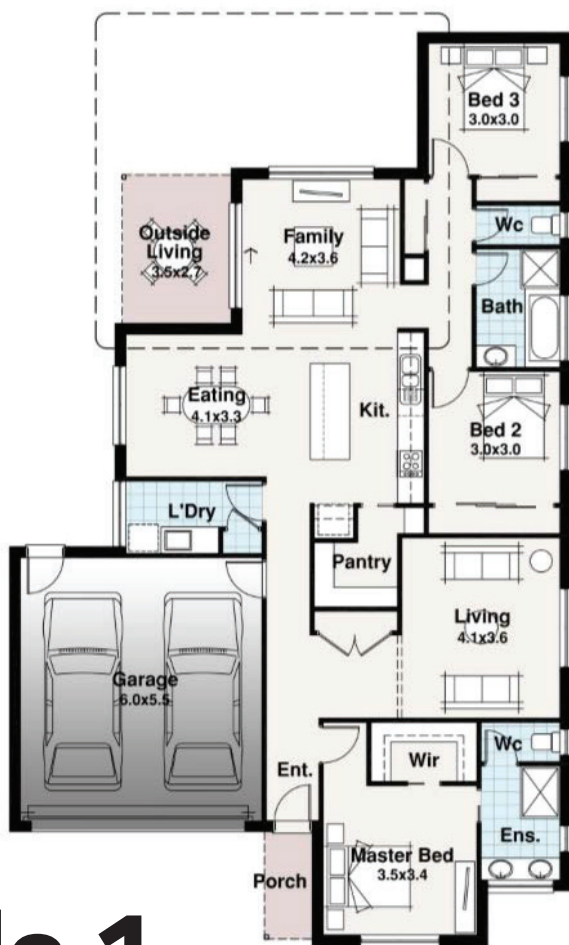

NORFOLK RANGE

Carrum Facade Pictured

Option 2

Option 1

Option 3

BLOCK 27.80m

14.00m

The Evandale 1

SPITERI HOMES

Option 1

Residence	149.61 m2
Porch	2.67 m2
Garage	36.33 m2
Outdoor Living	9.32 m2
TOTAL	197.93 m2
	21.30 sq
Width	Length
12.75m	20.77m

Option 2

Residence	169.41 m2
Porch	2.67 m2
Garage	36.33 m2
Outdoor Living	10.75 m2
TOTAL	219.16 m2
	23.59 sq
Width	Length
12.75m	20.77m

Option 3

Residence	170.34 m2
Porch	2.67 m2
Garage	36.33 m2
Outdoor Living	9.82 m2
TOTAL	219.16 m2
	23.59 sq
Width	Length
12.75m	20.77m