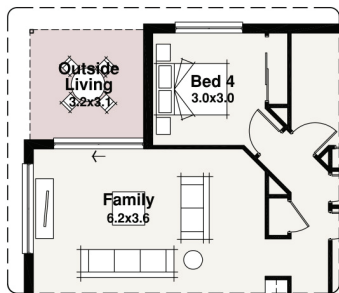

NORFOLK RANGE

Carrum Facade Pictured

Option 2

Option 1

Option 3

BLOCK 27.80m

14.00m

The Evandale 1

SPITERI HOMES

Option 1

Residence	149.61 m2
Porch	2.67 m2
Garage	36.33 m2
Outdoor Living	9.32 m2
TOTAL	197.93 m2
	21.30 sq
Width	Length
12.75m	20.77m

Option 2

Residence	169.41 m2
Porch	2.67 m2
Garage	36.33 m2
Outdoor Living	10.75 m2
TOTAL	219.16 m2
	23.59 sq
Width	Length
12.75m	20.77m

Option 3

Residence	170.34 m2
Porch	2.67 m2
Garage	36.33 m2
Outdoor Living	9.82 m2
TOTAL	219.16 m2
	23.59 sq
Width	Length
12.75m	20.77m