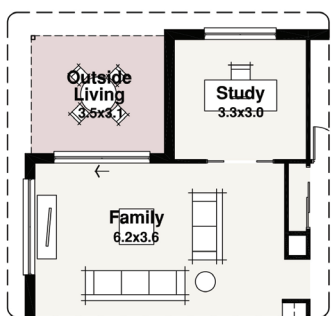

NORFOLK RANGE

Carrum Facade Pictured

Option 2

Option 1

Option 3

BLOCK 27.80m

14.00m

The Evandale 1

SPITERI HOMES

Option 1

Residence	149.61 m2
Porch	2.67 m2
Garage	36.33 m2
Outdoor Living	9.32 m2
TOTAL	197.93 m2
	21.30 sq
Width	Length
12.75m	20.77m

Option 2

Residence	169.41 m2
Porch	2.67 m2
Garage	36.33 m2
Outdoor Living	10.75 m2
TOTAL	219.16 m2
	23.59 sq
Width	Length
12.75m	20.77m

Option 3

Residence	170.34 m2
Porch	2.67 m2
Garage	36.33 m2
Outdoor Living	9.82 m2
TOTAL	219.16 m2
	23.59 sq
Width	Length
12.75m	20.77m