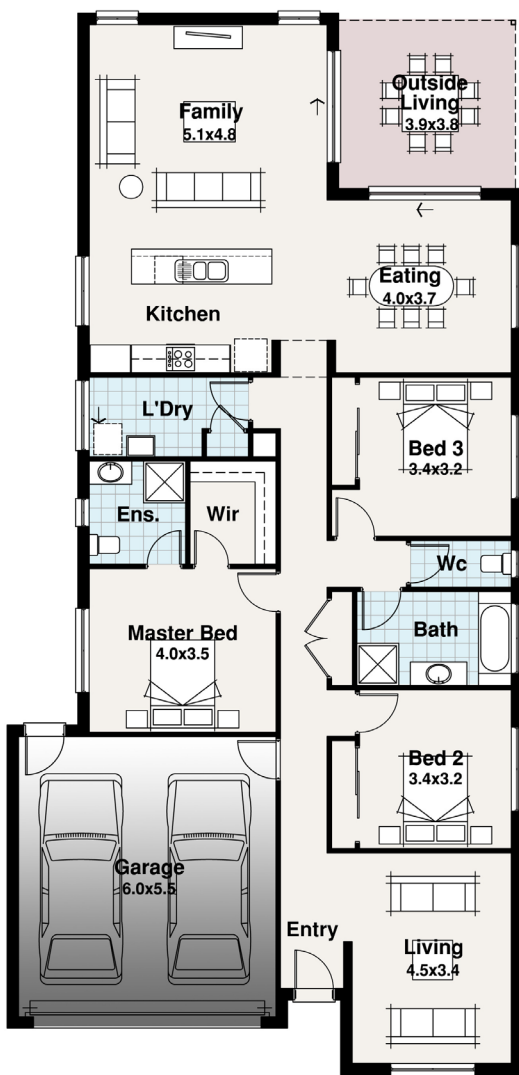

Franklin Facade Pictured

TASMAN RANGE

BLOCK 29.60m

12.20m

- 3
- 2
- 2
- 2

The Eddystone

Width 11.00m
Length 22.69m

Residence	167.80	m2
Outside Living	14.73	m2
Garage	36.26	m2
TOTAL	218.79	m2
	23.55	sq

The Eddystone

The Eddystone delivers great size bedrooms which the volume builders simply don't have.

A great sized design aimed at the first home buyer the Eddystone has it all.