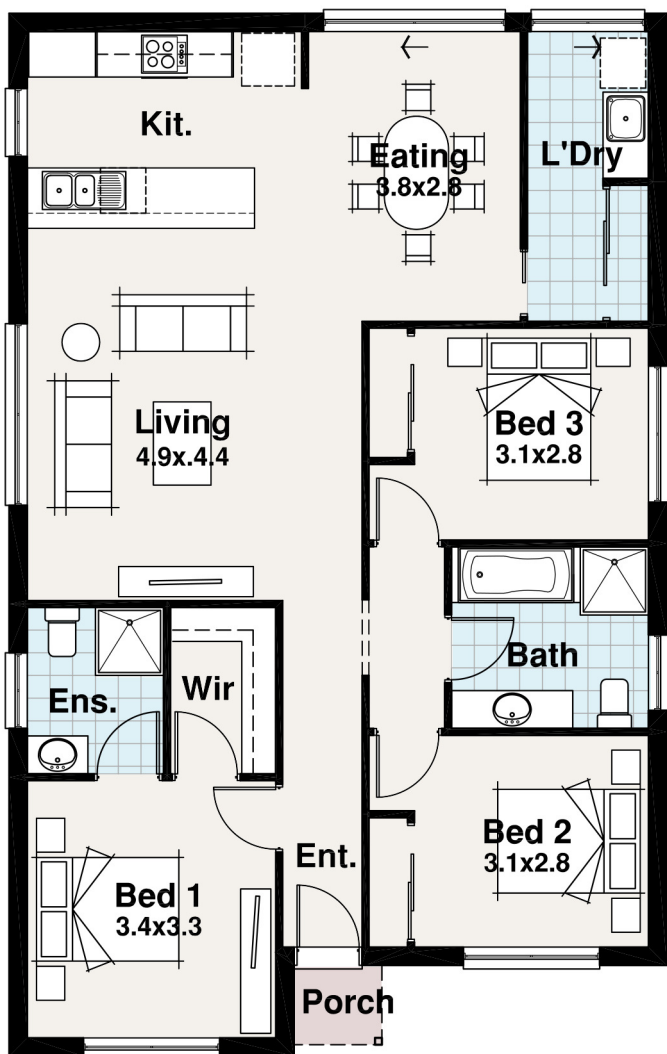

Libeccio Facade Pictured

TASMAN RANGE

BLOCK 19.00m

10.50m

3

2

1

**SPITERI
HOMES**

The Coles Bay

**Width
8.68m**

**Length
13.78m**

Residence	113.69	m ²
Porch	1.26	m ²
TOTAL	114.95	m²
	12.37	sq

The Coles Bay

With 3 bedrooms, 2 bathrooms, a big laundry and a decent sized kitchen the Coles Bay is a design that packs a lot in.