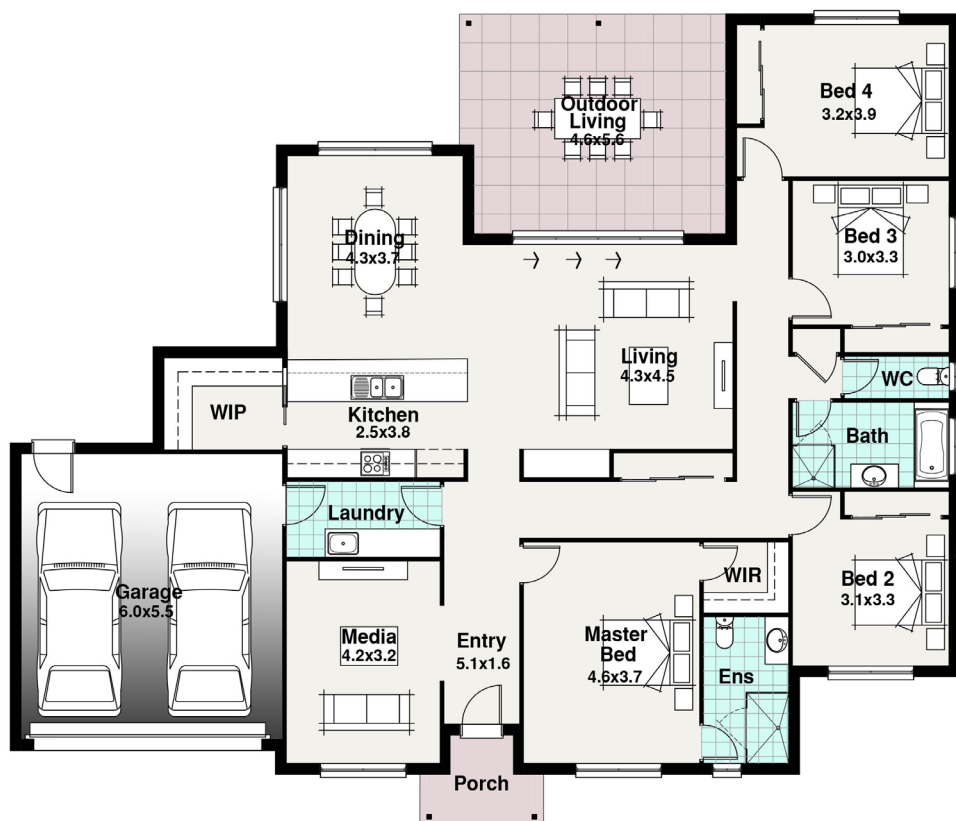

Lindeman Facade Pictured

ENTALLY RANGE

BLOCK

25.00m

22.00m

SPITERI HOMES

The Clifton

Width 19.94m
Length 16.90m

Residence	190.12	m ²
Porch	3.29	m ²
Outside Living	24.08	m ²
Garage	36.30	m ²
TOTAL	253.79	m²
	27.31	sq

The Clifton

Another addition to this ever growing range the Clifton is very welcome. With 4 bedrooms, multiple living areas and a nice open living style the Clifton is sure a great design with beautiful features.