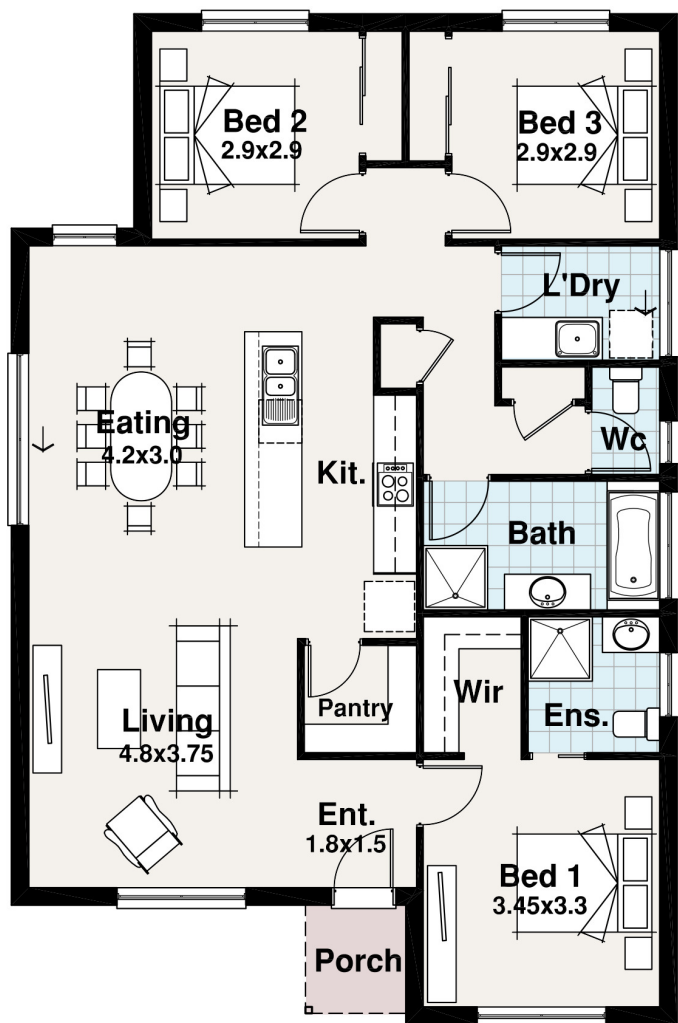

Alize Facade Pictured

TASMAN RANGE

BLOCK 19.50m

11.20m

-  3
-  2
-  1

SPITERI HOMES

The Bruny

Width 9.28m
Length 14.08m

Residence	116.42	m ²
Porch	2.11	m ²
TOTAL	118.53	m²
	12.76	sq

The Bruny

Featuring 3 bedrooms, 2 bathrooms and an open living area the Bruny is a very cozy design that is under 13 squares making it a very cost effective and efficient design.