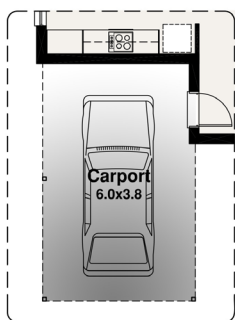

TASMAN RANGE

Ostro Facade Pictured

Option 1

Option 2

BLOCK 24.00m

10.50m

3

1

2

1

SPITERI HOMES

The Bridestow 2

Option 1

Residence	108.66 m2
Porch	2.04 m2
TOTAL	110.70 m2
	11.91 sq

Width
8.18m

Length
14.74m

Option 2

Residence	108.66 m2
Carport	22.86 m2
TOTAL	131.52 m2
	14.15 sq

Width
8.18m

Length
18.75m