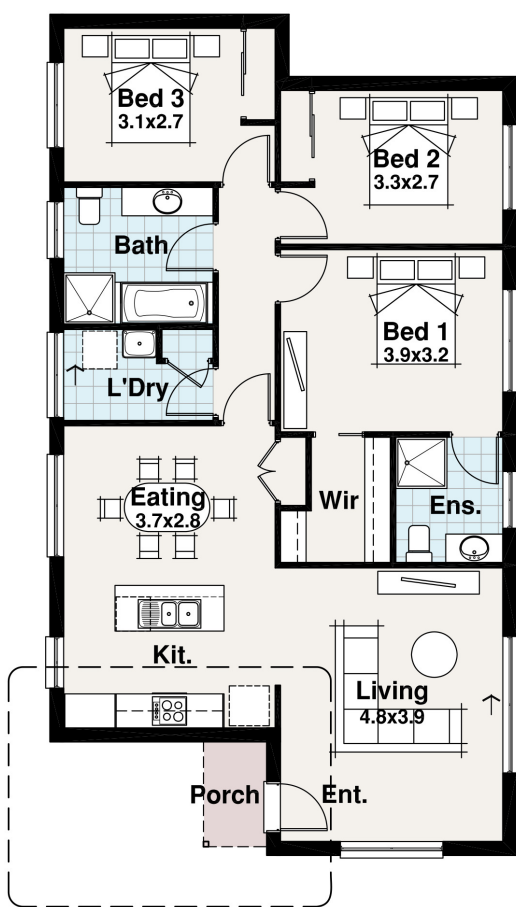

TASMAN RANGE

Ostro Facade Pictured

Option 1

Option 2

BLOCK 24.00m

10.50m

3

1

2

1

SPITERI HOMES

The Bridestow 2

Option 1

Residence	108.66 m2
Porch	2.04 m2
TOTAL	110.70 m2
	11.91 sq

Width
8.18m

Length
14.74m

Option 2

Residence	108.66 m2
Carport	22.86 m2
TOTAL	131.52 m2
	14.15 sq

Width
8.18m

Length
18.75m