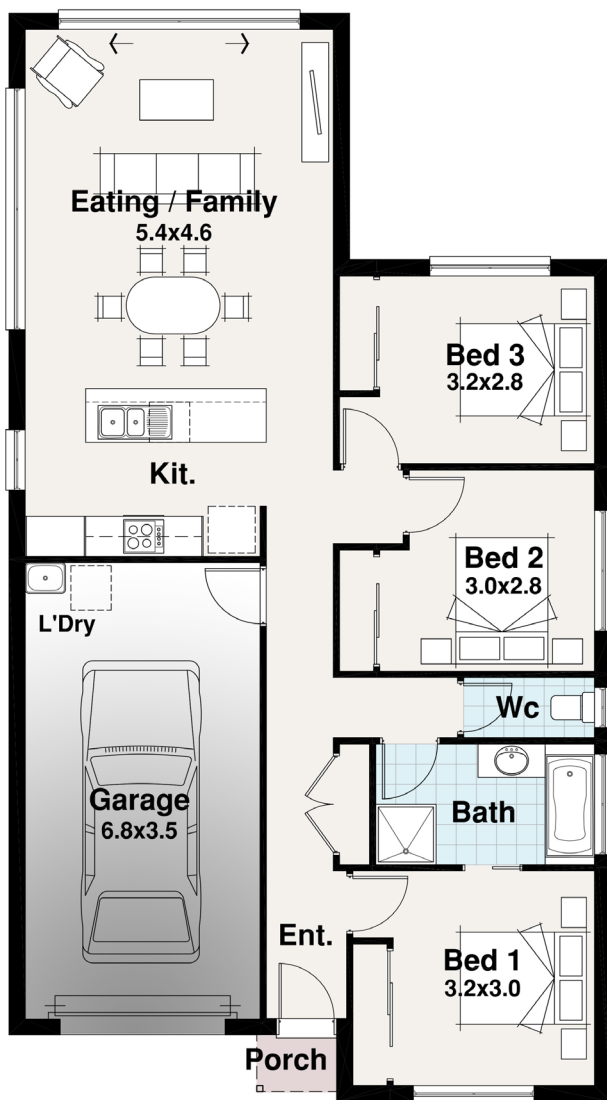

# TASMAN RANGE

BLOCK 23.60m

10.50m

3

1

1

1

**SPITERI HOMES**

# The Barilla

**Width** 8.96m  
**Length** 16.21m

Residence	99.79 m2
Porch	0.97 m2
Garage	26.29 m2
<b>TOTAL</b>	<b>127.05 m2</b>
	<b>13.67 sq</b>

## The Barilla

The Barilla is one of our smaller designs made to suit blocks with not a lot of size. We have still managed to fit 3 bedrooms, a single garage and nice size bathroom.